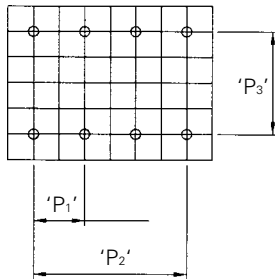

TYPE H<sub>3</sub>

Shown EFD 25

## EFD Coilformers 59-720/740/760

Part No.	Type	Dimensions			Winding Data		No. of sections
		'X'	'Y'	'Z'	A <sub>N</sub> (mm <sup>2</sup> )	I <sub>N</sub> (mm)	
59-720-76	H <sub>3</sub>	16.0	16.5	8.0	15.6	29.0	Single
59-740-76	H <sub>3</sub>	21.0	20.0	10.0	27.9	40.0	Single
59-760-76	H <sub>3</sub>	26.0	26.0	12.4	41.2	50.0	Single

Pin Details						Material	Clip Part Number
No. of	P <sub>0</sub>	P <sub>1</sub>	P <sub>2</sub>	P <sub>3</sub>	P <sub>L</sub>		
8	0.7/0.5	3.75	11.25	13.75	3.5	Glass filled Nylon 66	76-070-95
8	0.7/0.5	5.00	15.00	17.50	3.5	Glass filled Nylon 66	76-071-95
10	0.7/0.5	5.00	20.00	22.50	3.5	Glass filled Nylon 66	76-072-95