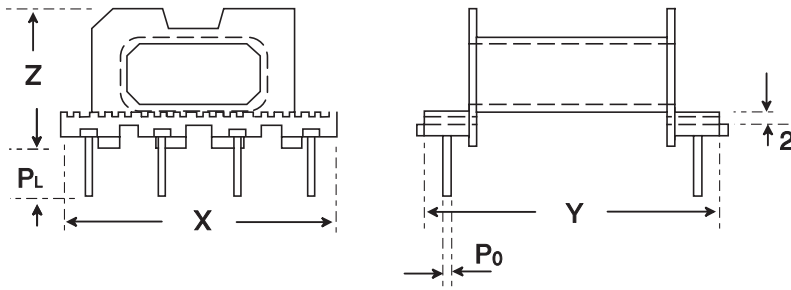

TYPE H<sub>3</sub>

Shown EFD 25

## EFD Coilformers 59-720/740/760

Part No.	Type	Dimensions			Winding Data		No. of sections
		'X'	'Y'	'Z'	A <sub>N</sub> (mm <sup>2</sup> )	I <sub>N</sub> (mm)	
59-720-76	H <sub>3</sub>	16.0	16.5	8.0	15.6	29.0	Single
59-740-76	H <sub>3</sub>	21.0	20.0	10.0	27.9	40.0	Single
59-760-76	H <sub>3</sub>	26.0	26.0	12.4	41.2	50.0	Single

Pin Details						Material	Clip Part Number
No. of	P <sub>0</sub>	P <sub>1</sub>	P <sub>2</sub>	P <sub>3</sub>	P <sub>L</sub>		
8	0.7/0.5	3.75	11.25	13.75	3.5	Glass filled Nylon 66	76-070-95
8	0.7/0.5	5.00	15.00	17.50	3.5	Glass filled Nylon 66	76-071-95
10	0.7/0.5	5.00	20.00	22.50	3.5	Glass filled Nylon 66	76-072-95